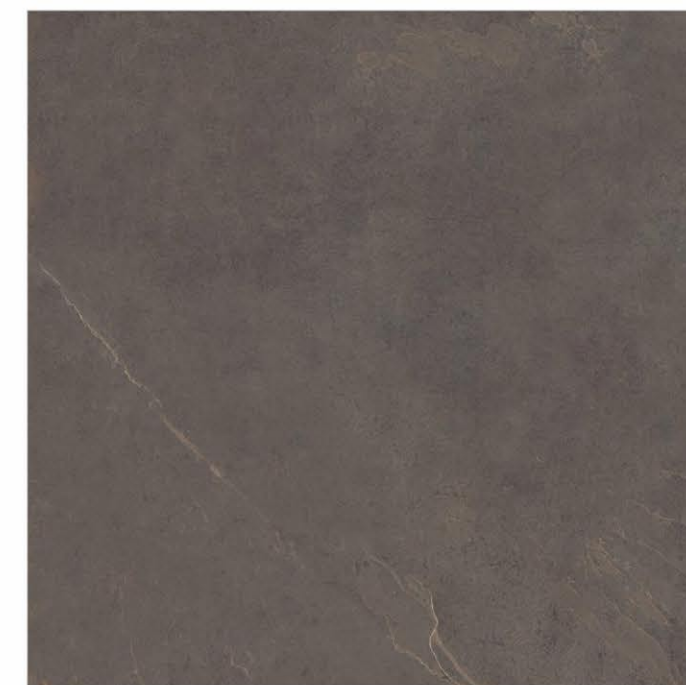

LiveStone
Believe in Better

RODANO COTO
MATT FINISH

60x
60cm